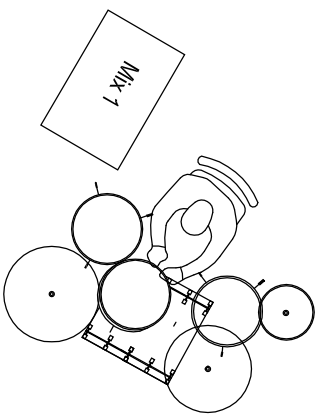

Declan O'Rourke Band Stage Plan And Input List

Effects:

- FX1: Hall reverb with 1.5 -2.0s delay
- FX2: Large chamber reverb with 6 - 8 s delay.
- FX3: Slap back delay. 120ms Feedback 0
- FX 4. Drum Room

INPUT LIST:

Ch. No.	Description	Source:	Ch. No.	Description	Source:
1	Kick Drum	B91 Inside	9	Declans Kick Drum	B91 Inside
2	Snare	Sm57	10	Guitar 1	D1
3	Hi Hat	Shure SM81	11	Guitar 2 (Nylon)	D1
4	Overhead	Akg Se300B	12	Guitar 3	D1
5	Glockenspiel	Shure SM81	13	Guitar 4 (12 String)	D1
6	Bass DI	Xlr from amp	14	Mandolin	D1
7	Double Bass DI	Xlr from amp	15	Vocal	Sm58
8	Double Bass Mic	DPA 4099B	16		