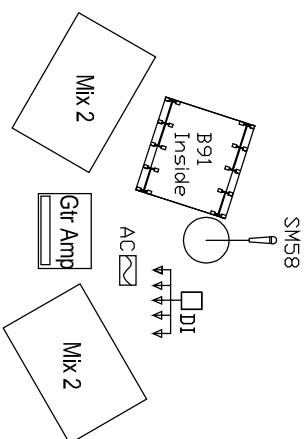

Declan O'Rourke Band Stage Plan And Input List

Effects:

- FX1: Hall reverb with 1.5 -2.0s delay
- FX2: Large chamber reverb with 6 - 8 s delay.
- FX3: Slap back delay. 120ms Feedback 0
- FX 4. Drum Room

INPUT LIST:

Ch. No.	Description	Source:	Ch. No.	Description	Source:
1	Kick Drum	B91 Inside	9	Declans Kick Drum	B91 Inside
2	Snare	Sm57	10	Guitar 1	D1
3	Hi Hat	Shure SM81	11	Guitar 2 (Nylon)	D1
4	Overhead	Akg Se300B	12	Guitar 3	D1
5	Glockenspiel	Shure SM81	13	Guitar 4 (12 String)	D1
6	Bass DI	Xlr from amp	14	Mandolin	D1
7	Double Bass DI	Xlr from amp	15	Vocal	Sm58
8	Double Bass Mic	DPA 4099B	16		